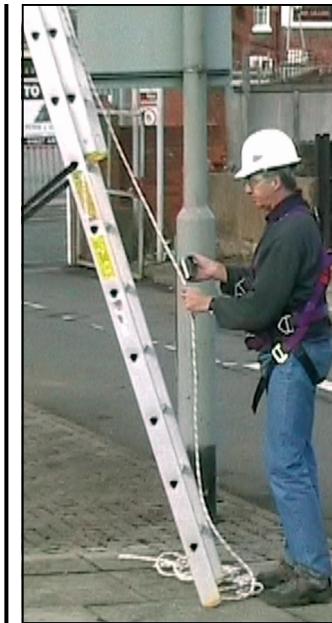

CALL
NOW ON
0800 783
0757

VISIT US ON

www.cssworksafe.com

SPECIALISTS IN SAFE WORKING AT HEIGHTS and CONFINED SPACES

Design, installation, sales, hire, service, training